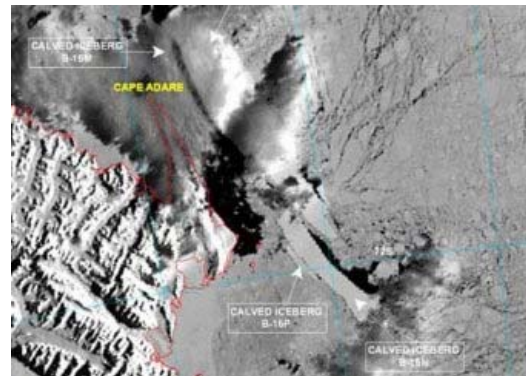

In recent years, some European and American scientists have found that the South Pole ice layer melting will speed up, creating the swift and violent rise of sea water. After completing satellite monitoring, analysis and research, an Italian scientific magazine reported that scientists believe in the past ten years global warming has become more serious further south. The melting of the polar icecaps has caused separation from the original ice layer body and the unceasing drift to the sea of the ice water.

Global warming is causing the icebergs to melt and the reduction of the polar region area. The South Pole's Master Penguin bears the brunt of this. The International South Pole observation station scientists have discovered that the Ardleigh penguins have already slowly begun to migrate to places in higher latitudes, because the higher temperature and changes to the thin South Pole landmass have already made these South Pole inhabitants homeless.

Not only is the South Pole receiving the destruction, but also the North Pole. Nowadays, there is only a fragmentary glacier left over the from the North Pole icebergs. Because the game sea lion has been moving north for a long time along with the glacier, polar bears are unexpectedly starving to death. This shocking evidence repeatedly confirms that the Earth's temperature is becoming warmer.

The sea ice surface is extremely important to the wild animals. For example, take the seal as the main food for polar bears, who catch the seal on the ice surface. Female seals also usually give birth to the seal baby on the ice surface. But as the arctic climate has become warmer, and the sea-level ice vanishes, the survival of the polar bear and other North Pole wild animals is directly threatened.