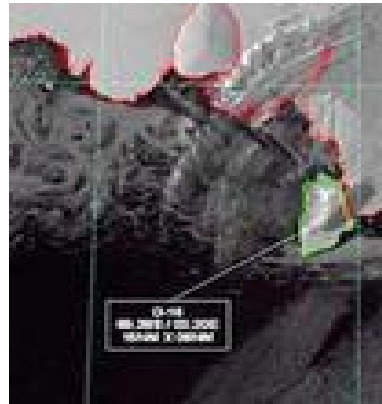

In recent years, some European and American scientists have found that the South Pole ice layer melting will speed up, creating the swift and violent rise of sea water. After completing satellite monitoring, analysis and research, an Italian scientific magazine reported that scientists believe in the past ten years global warming has become more serious further south. The melting of the polar icecaps has caused separation from the original ice layer body and the unceasing drift to the sea of the ice water.

Global warming is causing the icebergs to melt and the reduction of the polar region area. The South Pole's Master Penguin bears the brunt of this. The International South Pole observation station scientists have discovered that the Ardleigh penguins have already slowly begun to migrate to places in higher latitudes, because the higher temperature and changes to the thin South Pole landmass have already made these South Pole inhabitants homeless.

Not only is the South Pole receiving the destruction, but also the North Pole. Nowadays, there is only a fragmentary glacier left over the from the North Pole icebergs. Because the game sea lion has been moving north for a long time along with the glacier, polar bears are unexpectedly starving to death. This shocking evidence repeatedly confirms that the Earth's temperature is becoming warmer.

The sea ice surface is extremely important to the wild animals. For example, take the seal as the main food for polar bears, who catch the seal on the ice surface. Female seals also usually give birth to the seal baby on the ice surface. But as the arctic climate has become warmer, and the sea-level ice vanishes, the survival of the polar bear and other North Pole wild animals is directly threatened.